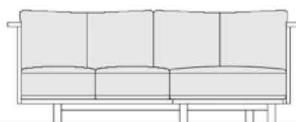

C SOFA Set Sample

C Sofa 158 + C Ottoman 063
W158, D150.5, H75, SH38

C Sofa 193 + C Ottoman 049
W193, D136.5, H75, SH38

C Sofa 221 + C Ottoman 063
W221, D150.5, H75, SH38

C High Sofa 158 + C Ottoman 063
W158, D150.5, H75, SH38

C High Sofa 193 + C Ottoman 049
W193, D136.5, H75, SH38

C High Sofa 221 + C Ottoman 063
W221, D150.5, H75, SH38

C Counter Sofa 158 + C Ottoman 063
W158, D189, H75, SH38

C Counter Sofa 193 + C Ottoman 049
W193, D175, H75, SH38