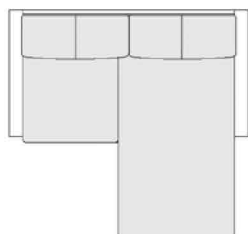

C SOFA Set Sample

C Sofa 158 + C Ottoman 063
W158, D150.5, H75, SH38

C Sofa 193 + C Ottoman 049
W193, D136.5, H75, SH38

C Sofa 221 + C Ottoman 063
W221, D150.5, H75, SH38

C High Sofa 158 + C Ottoman 063
W158, D150.5, H75, SH38

C High Sofa 193 + C Ottoman 049
W193, D136.5, H75, SH38

C High Sofa 221 + C Ottoman 063
W221, D150.5, H75, SH38

C Counter Sofa 158 + C Ottoman 063
W158, D189, H75, SH38

C Counter Sofa 193 + C Ottoman 049
W193, D175, H75, SH38

C Counter Sofa 221 + C Ottoman 063
W221, D189, H75, SH38
