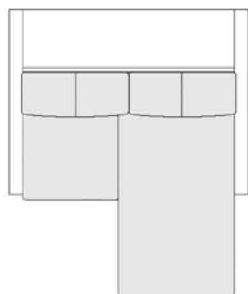

C SOFA Set Sample

C Sofa 158 + C Ottoman 063
W158, D150.5, H75, SH38

C Sofa 193 + C Ottoman 049
W193, D136.5, H75, SH38

C Sofa 221 + C Ottoman 063
W221, D150.5, H75, SH38

C High Sofa 158 + C Ottoman 063
W158, D150.5, H75, SH38

C High Sofa 193 + C Ottoman 049
W193, D136.5, H75, SH38

C High Sofa 221 + C Ottoman 063
W221, D150.5, H75, SH38

C Counter Sofa 158 + C Ottoman 063
W158, D189, H75, SH38

C Counter Sofa 193 + C Ottoman 049
W193, D175, H75, SH38

C Counter Sofa 221 + C Ottoman 063
W221, D189, H75, SH38
